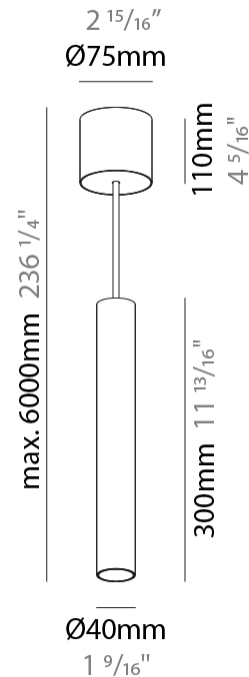

GENERAL

Series: Hangover
Subseries: Hangover Monopoint Surface Canopy
Brand: Prolicht
Division: Architectural
Mounting Type: Suspension
Mounting Location: Ceiling
Subcategory: Pendant

PHYSICAL

Shape: Cylinder
Diameter (mm): 40
Diameter (in): 1 ⁹/₁₆
Height (mm): 300
Height (in): 11 ¹³/₁₆
Max. Overall Height (mm): 2300
Max. Overall Height (in): 90 ⁹/₁₆
Light Distribution: Downlight
Diffuser: Shine Ring 0-6
Fixture Finish: SSR / BKV / CWI / CRY / HAB / UFT / ITA / RUA / FTG / MYG / LOD / PUS / FRO / FUP / KIA / POP / BLS / SPG / MEY / GOH / GUM / CHC / COM / ABZ / JAG / OBR / MOS / ROR
Fixture Material: Aluminum
Cable Details: 2000mm / 6000mmm Cable in White / Black / Orange / Red

ELECTRICAL

Lamp Type: LED (Zhaga Standard)
Input Wattage (W): 10.9
Total Output Wattage (W): 9
Dimming: Non-Dimmable
Driver Included: Yes
Driver Location: Integrated
Driver Type: Constant Current
Driver Class: Class 2
Input Voltage (V): 120
Constant Current (MA): 500
Upon Request: Remote: 0-10Vdc dimming / Phase dimming 120Vac

LED

Number of LEDs: 1
Color Temperature (°K): 2700 / 3000 / 4000
Max. Delivered Lumen (lm): 842
CRI: >90 CRI
Efficiency (%): 86
Lamp Life (hrs): 50000
Upon Request: ***3500K available in minimum quantities (larger quantities upon request)

OPTICAL

Reflector°: 40 / 50

RATINGS AND CERTIFICATIONS

Certified By: Certified for North American Standards
IP rating: IP20